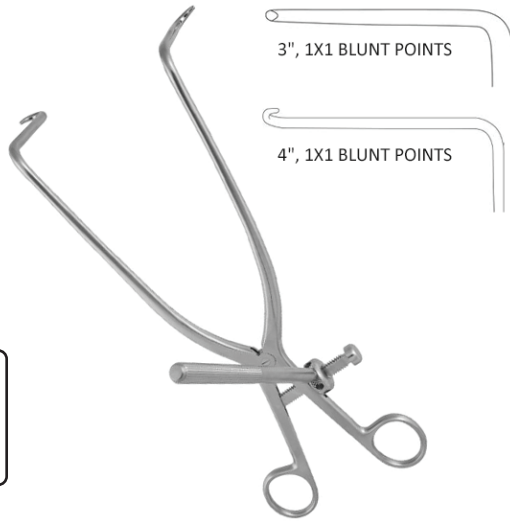

Gelpi Retractor (Offset Arm Right)

G46-705 R	5" Arm Length 1 1/4" (32mm) X 7/8" (22mm)	\$189.95	\$151.96
G46-710 R	6" Arm Length 1 1/4" (38mm) X 1" (25mm)	\$199.95	\$159.95
G46-715 R	7" Arm Length 2 1/8" (53mm) x 1 5/8" (42mm)	\$209.95	\$167.95
G46-716 R	8"	\$269.95	\$215.96

Stifle Retractors Davis Speed Lock

G13-1111	4"	\$180.00
G13-1112	5"	\$168.00
G13-1115	6"	\$168.00
G13-1114	7"	\$210.00
G13-1113	8"	\$210.00

Deep Gelpi Retractor

G13-300	3 1/2" 9cm	\$162.00	\$145.80
G13-303	4 1/2" 11.5cm	\$171.25	\$154.12
G13-304	5 1/2" 14cm	\$185.19	\$166.67
G13-306	6 3/4" 17.5cm 4.5mm	\$180.20	\$162.18
G13-305	6 3/4" 17.5cm	\$187.20	\$168.48
G13-307	7 1/2" 19cm	\$190.00	\$171.00
G13-308	8"	\$195.25	\$175.72

Deep Gelpi Lateral Retractor 1x1 Blunt Points Speedlock Wrench

G13-1350	10 1/2" 90 Degree Angle 3"	\$693.81	\$520.36
G13-1352	10 1/2" 90 Degree Angle 4"	\$704.60	\$528.45

Wallace Stifle Retractors

G22-800	Wallace Stifle Retractor Turn Key Action Standard	\$235.00
G22-801	Wallace Stifle Retractor Turn Key Action Crossover Style	\$218.40

Deep Gelpi Retractor 4 Sharp Prongs Speedlock

G13-1354	10 1/2" 90 Degree Angle 2"	\$578.63	\$433.97
G13-1356	10 1/2" 90 Degree Angle 3 1/2"	\$566.28	\$424.71
G13-1364	10 1/2" 90 Degree Angle 4"	\$576.81	\$432.61
G13-1370	10 1/2" 90 Degree Angle 5 "	\$587.21	\$440.41
G13-1374	13" 45 Degree Angle 3 1/2"	\$566.54	\$424.91