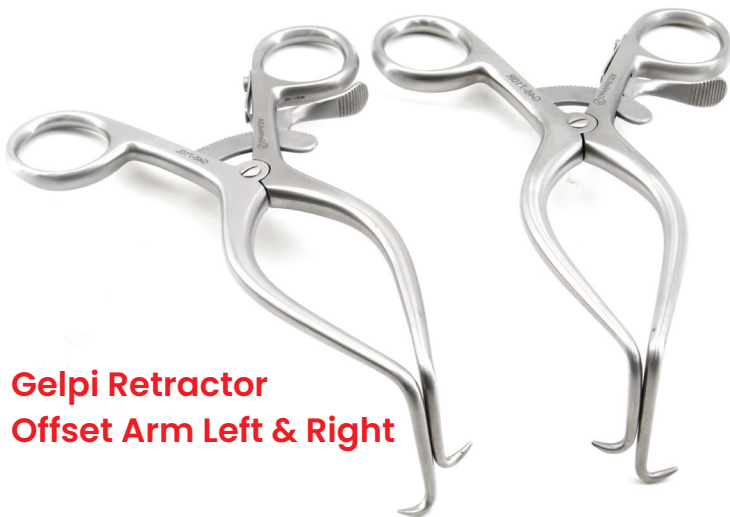

GELPI CROSSOVER RETRACTOR (NEROMA) DEEP ANGLE

G13-309	3 1/2" 9cm	\$181.20	\$163.08
G13-310	4 1/2" 11.5cm	\$183.25	\$154.12
G13-311	5 1/2" 14cm	\$185.19	\$166.67
G13-312	6 1/2" 16.5cm Blunt	\$186.20	\$167.58
G13-315	6 1/2" 16.5cm	\$186.20	\$167.58
G13-313	6 3/4" 17.5cm	\$187.20	\$168.48
G13-314	7 1/2" 19cm	\$190.00	\$171.00
G13-316	8" 20cm	\$195.25	\$175.72