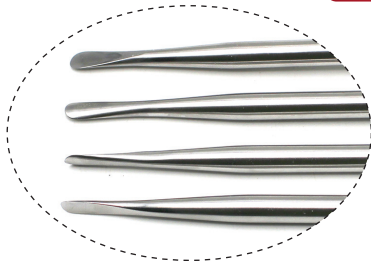

OFFSET LUXATING ELEVATORS **NEW**