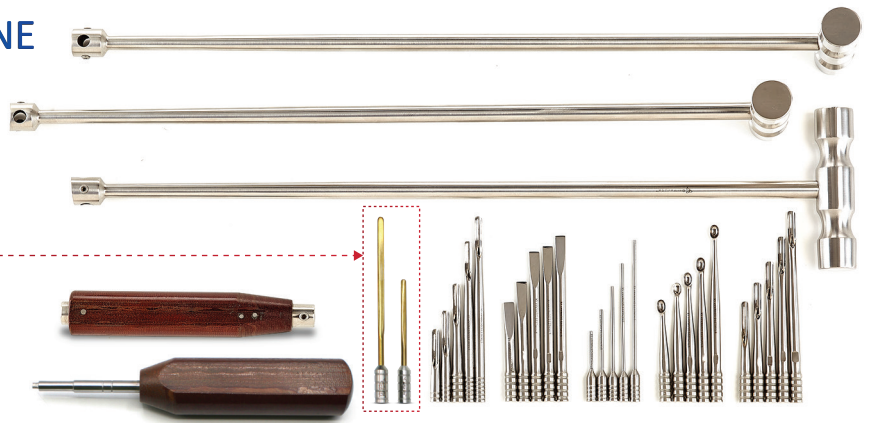

Sale: \$410.00

REIMER EMASCULATOR

VG601-01

Reimer Emasculator Regular

Regular: \$681.00

Sale: \$410.00

VG601-01A

Reimer Emasculator Modified 12.5"

Regular: \$490.00

Sale: \$290.00

EQUINE DENTAL/SURGICAL INSTRUMENTS

Improving Instruments, Refining Surgeries

DENTAL ELEVATOR KIT FOR EQUINE

Equine Dental Elevator Kit Includes:

- 5 elevators, different shaft sizes
- 5 luxating elevators, different shaft sizes
- 5 round curettes, different shaft sizes
- 5 chisels, different shaft sizes
- 5 picks, different shaft sizes
- 3 T-handles (1) straight (1) 7 degree angle (1) 15 degree angle
- 1 elevator fiber handle

VG2016-29

Special **2 FREE PERIOTOME** **ADDITION** IN A SET PERIOTOME

Equine Dental Elevator Kit

Sale: \$695.00

HOOF TESTERS

V90-1101

Small Pony Hoof Tester 15"

Sale: \$105.00

V90-1100

Large Hoof Tester 18"

Sale: \$105.00

GINGIVAL ELEVATOR

VG70-103

Sale: \$81.00

Regular: \$90.00

VG70-104