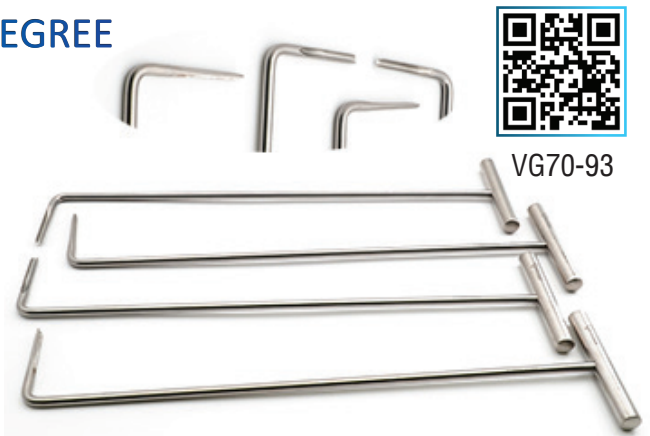

EQUINE DENTAL ELEVATOR SET OF FOUR 90 DEGREE ANGLE UP DOWN RIGHT AND LEFT 14"

90 Degree Angle
Down 14"

Sale: \$108.00

Regular: \$120.00

VG70-74

90 Degree Angle
Up 14"

Sale: \$108.00

Regular: \$120.00

VG70-75

90 Degree Angle
Left 14"

Sale: \$108.00

Regular: \$120.00

VG70-76

90 Degree Angle
Right 14"

Sale: \$108.00

Regular: \$112.00

VG70-77

VG70-93

Regular: \$480.00

Sale: \$360.00

EQUINE DENTAL/SURGICAL INSTRUMENTS

Improving Instruments, Refining Surgeries

OFFSET ELEVATORS ANGLED

Offset Elevator Angled is a dental instrument used to loosen and remove bone fragments with minimal damage to the structure. It is ideal to use on the offside and the horse's arcade with a speculum during tooth extraction procedures. Multiple variations and sets are available to satisfy the needs of veterinarian dentists.