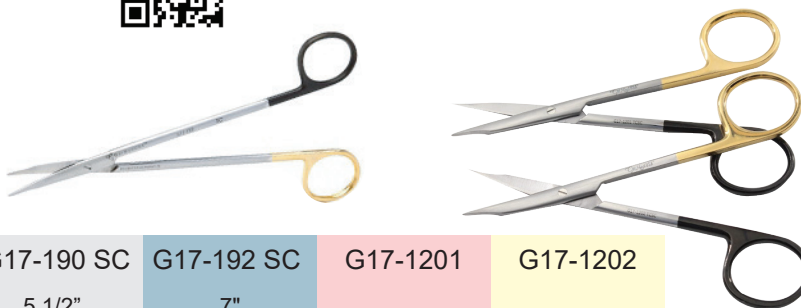

Stevens Tenotomy Scissors

● Stevens Tenotomy Scissors Curved/Straight - TC

G17-1202 TCSC 4 1/4" Curved	G17-1201 TCSC 4 1/4" Straight	G17-189 SC 5 1/2" Straight with Blunt Tips - TC	G17-191 SC 7" Straight with Blunt Tips - TC	G17-190 SC 5 1/2" Curved with Blunt Tips - TC	G17-192 SC 7" Curved with Blunt Tips - TC	G17-1201 4 1/4" Straight TC	G17-1202 4 1/4" Curved TC
~~$194.00~~ $164.90	~~$189.00~~ $160.65	~~$207.23~~ $176.14	~~$207.23~~ $176.14	~~$226.00~~ $192.10	~~$226.08~~ $192.11	~~$150.00~~ $112.50	~~$156.00~~ $117.00