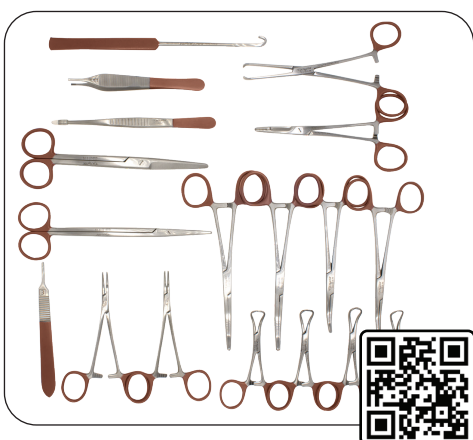

Ring Rose Gold Coated
G2022-03 RRG

Regular Price: $1473.54

Sales Price: $499.00

Included:

- 1 - Knife Handle No. 3
- 1 - Mayo Dissecting Scissors Straight 6 3/4"
- 1 - Metzenbaum Scissors 7" Curved
- 1 - Tissue Forceps 5" 1x2 Teeth
- 1 - Brown Adson Forceps 4 3/4", 7x7 Teeth
- 2 - Halsted Mosquito Forceps 4 3/4", Curved
- 2 - Kelly Hemostatic Forceps 5 1/2" Curved,
- 2 - Rochester Carmalt Forceps Curved 6 1/4"
- 4 - Backhaus Towel Clamps 3 1/2"
- 1 - Allis Tissue Forceps 6" 4x5 Teeth,
- 1 - Snook Ovariectomy Hooks 8"
- 1 - Olsen Hegar Needle Holder Scissors Combination 6 1/2" Serrated, TC

Standard Eye Pack Veterinary with TC Castroviejo

(1) G08-01

Scapel Handle No. 3

(1) G18-44

Wire Eye Speculum For
Micro-Surgery

(1) G18-151

3 1/4" 1x2th
Bishop Harmon Forceps

(1) G18-216

3 1/2" 20mm Diameter
Chalazion Forceps

(1) G10-48 SC

4" Straight SuperCut
Stevens Tenotomy Scissors

(1) G17-154

5 1/2" Straight Serrated
Castroviejo Needle Holders
with Lock TC

V2001-07

$692.05

$359.00